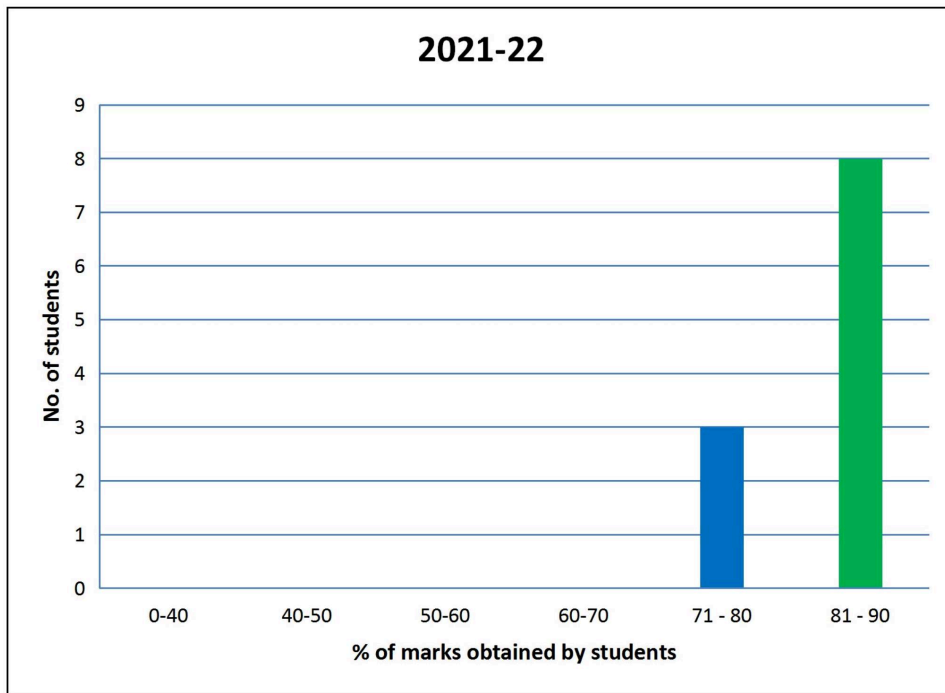

Department Of Physics Mathabhanga College

Mathabhanga, Coochbehar, West Bengal 736146, India

Contact: 9433654844

E-mail: mtbphysics2020@gmail.com

Web: www.mtbcollege.ac.in